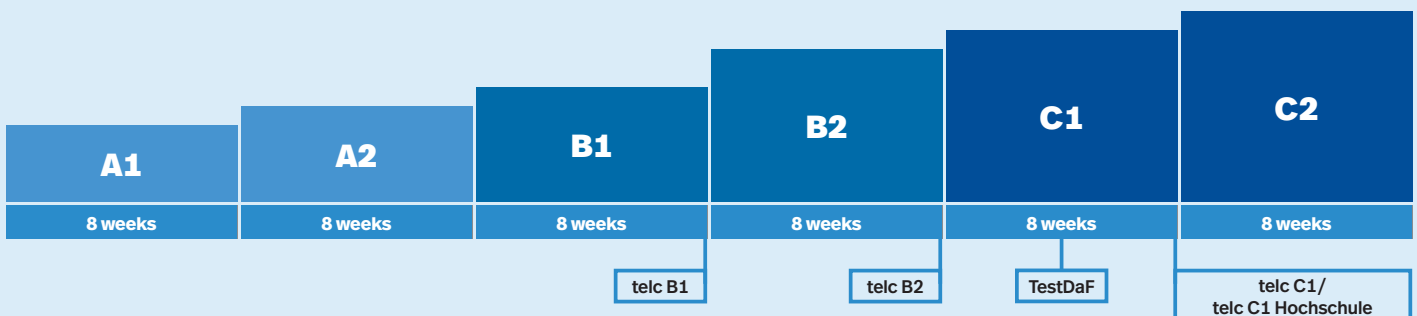

INSURANCE AND BLOCKED ACCOUNT

Our recommendation

For more information, scan or click the QR code.

OUR COURSE SYSTEM

GERMAN INTENSIVE COURSES

OUR COURSE SYSTEM

GERMAN ONLINE COMPACT COURSE

| | | | | | | | | | | | |
|------------------|------------------|------------------|------------------|------------------|------------------|------------------|------------------|------------------|------------------|------------------|------------------|
| A1.1 | A1.2 | A2.1 | A2.2 | B1.1 | B1.2 | B2.1 | B2.2 | C1.1 | C1.2 | C2.1 | C2.2 |
| 4 weeks 80 TU | 4 weeks 80 TU | 4 weeks 80 TU | 4 weeks 80 TU | 4 weeks 80 TU | 4 weeks 80 TU | 4 weeks 80 TU | 4 weeks 80 TU | 4 weeks 80 TU | 4 weeks 80 TU | 4 weeks 80 TU | 4 weeks 80 TU |